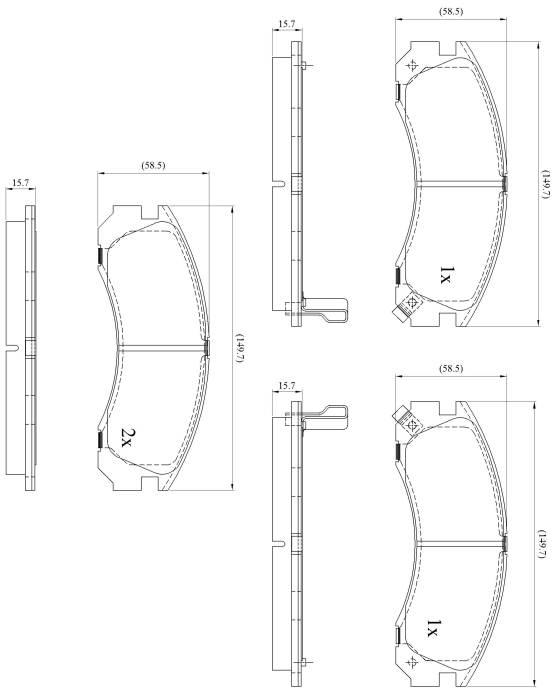

Make: MITSUBISHI

Model: Galant (04/97->)

Part Number: ADB3234

Vehicle Manufacturing/Engine:

ADB3234

Specifications

Fitting Position	:	Front
Model Date	:	12/97->
Or. Caliper	:	Akebono
WVA	:	21769
FMSI	:	
Length	:	149.7
Width	:	58.5
Thickness	:	15.7