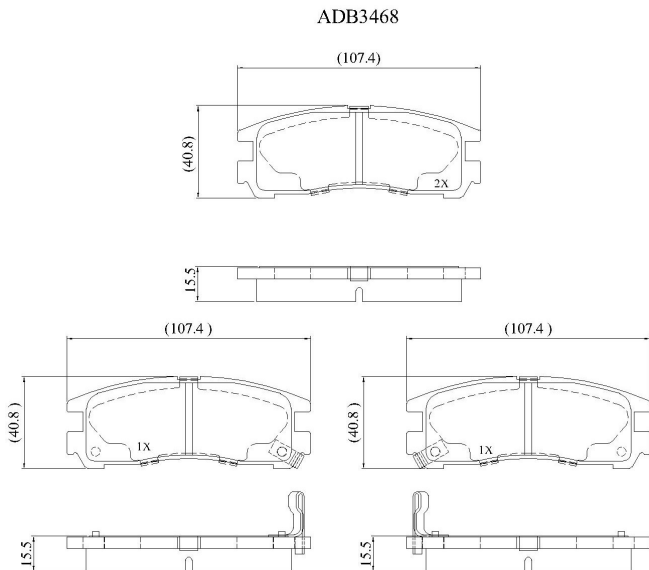

Make: MITSUBISHI

Model: Galant (04/97->)

Part Number: ADB3468

Vehicle Manufacturing/Engine:

Specifications

Fitting Position	:	Rear
Model Date	:	04/97->

Or. Caliper	:	Akebono
WVA	:	21708
FMSI	:	
Length	:	107.4
Width	:	40.8
Thickness	:	15.5