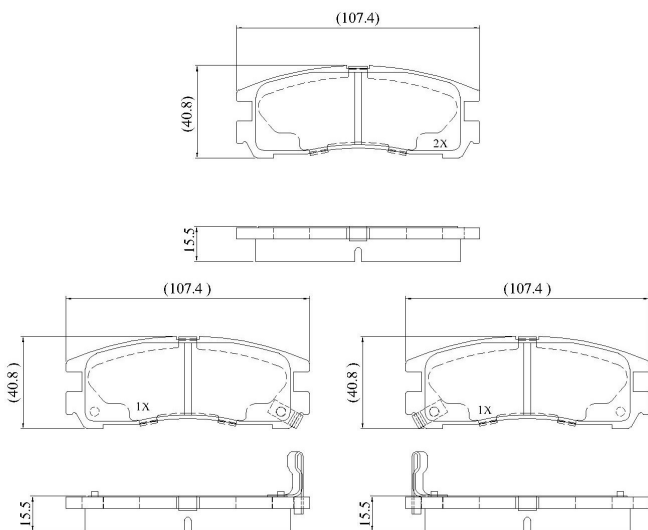

Make: MITSUBISHI

Model: Galant (04/97->)

Part Number: ADB3468

Vehicle Manufacturing/Engine:

ADB3468

Specifications

Fitting Position	:	Rear
Model Date	:	08/99->

Or. Caliper	:	Akebono
WVA	:	21708
FMSI	:	
Length	:	107.4
Width	:	40.8
Thickness	:	15.5