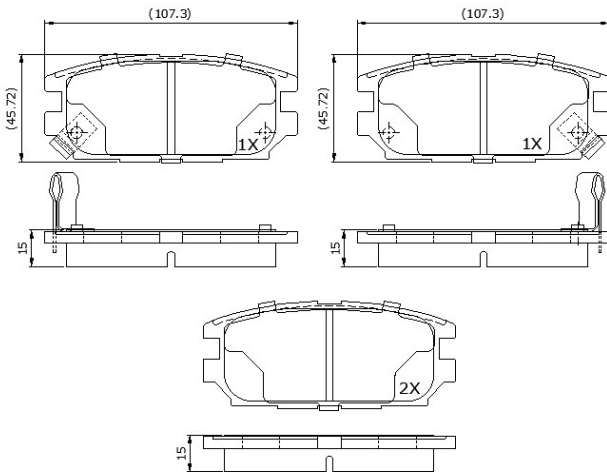

Make: MITSUBISHI

Model: Galant (04/97->)

Part Number: ADB3496

Vehicle Manufacturing/Engine:

ADB3496

Specifications

Fitting Position	:	Rear
Model Date	:	04/97->
Or. Caliper	:	Akebono

WVA	:	23373
FMSI	:	
Length	:	107.3
Width	:	45.5
Thickness	:	15