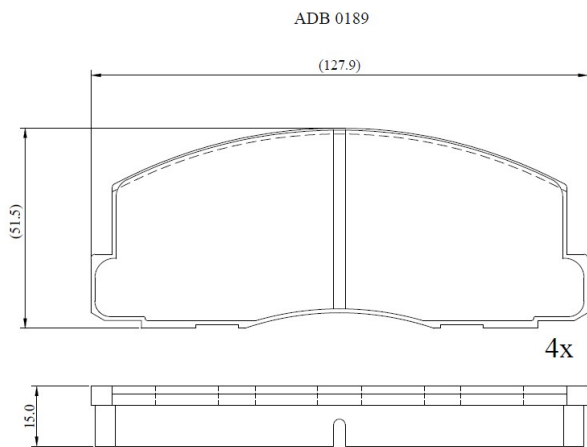

Make: MITSUBISHI

Model: Galant (85->88)

Part Number: ADB0189

Vehicle Manufacturing/Engine:

Specifications

| | | |
|-------------------------|---|-------------|
| Fitting Position | : | Front |
| Model Date | : | 01/85-01/88 |
| Or. Caliper | : | Akebono |

| | | |
|------------------|---|-------|
| WVA | : | 20955 |
| FMSI | : | |
| Length | : | 127.9 |
| Width | : | 51.5 |
| Thickness | : | 15 |