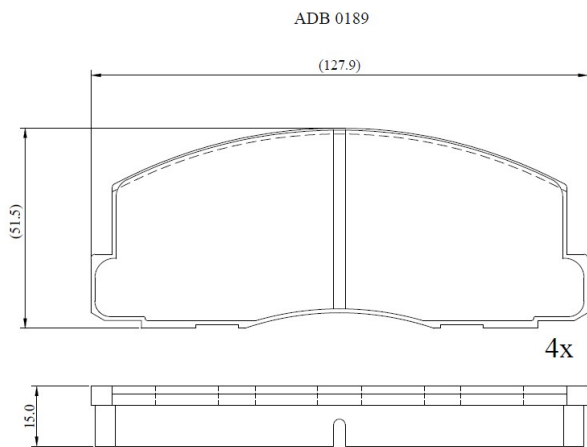

Make: MITSUBISHI

Model: Galant (85->88)

Part Number: ADB0189

Vehicle Manufacturing/Engine:

Specifications

Fitting Position	:	Front
Model Date	:	01/85-01/89
Or. Caliper	:	Akebono

WVA	:	20955
FMSI	:	
Length	:	127.9
Width	:	51.5
Thickness	:	15