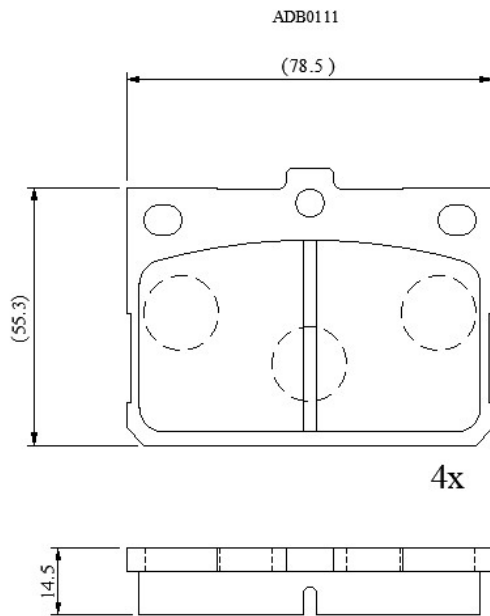

Make: MITSUBISHI

Model: Galant (->85)

Part Number: ADB0111

Vehicle Manufacturing/Engine:

Specifications

Fitting Position	:	Front
Model Date	:	06/73-01/78
Or. Caliper	:	Sumitomo
WVA	:	20703
FMSI	:	
Length	:	78.5
Width	:	59.5
Thickness	:	14.5