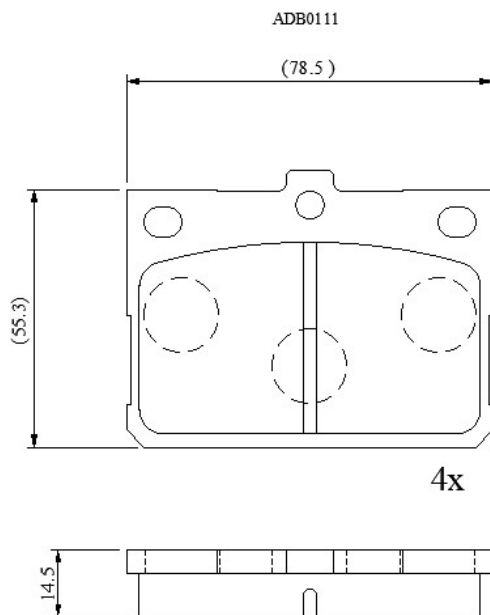

Make: MITSUBISHI

Model: Galant (->85)

Part Number: ADB0111

Vehicle Manufacturing/Engine:

Specifications

Fitting Position	:	Front
Model Date	:	01/73-01/78
Or. Caliper	:	Sumitomo
WVA	:	20703
FMSI	:	
Length	:	78.5
Width	:	59.5
Thickness	:	14.5