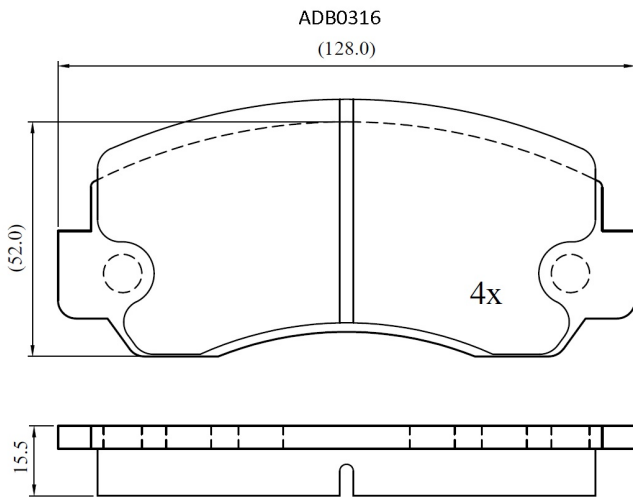

Make: MITSUBISHI

Model: Galant (->85)

Part Number: ADB0316

Vehicle Manufacturing/Engine:

Specifications

Fitting Position	:	Front
Model Date	:	01/80-01/85
Or. Caliper	:	Sumitomo

WVA	:	2,04,76,21,109
FMSI	:	
Length	:	128
Width	:	58.5
Thickness	:	15.5