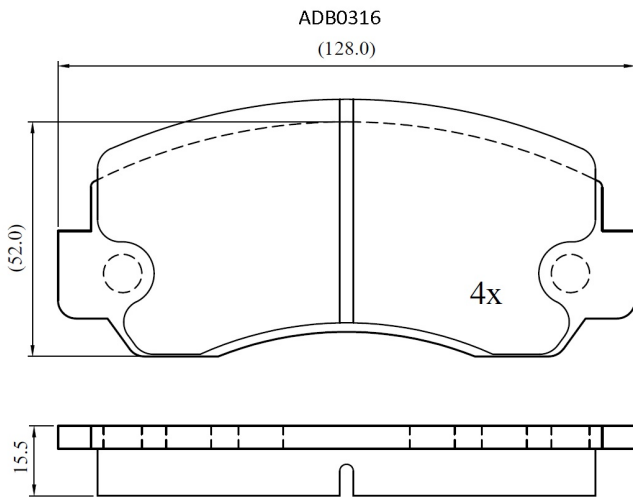

Make: MITSUBISHI

Model: Galant (->85)

Part Number: ADB0316

Vehicle Manufacturing/Engine:

Specifications

Fitting Position	:	Front
Model Date	:	01/81-06/85
Or. Caliper	:	Sumitomo

WVA	:	2,04,76,21,109
FMSI	:	
Length	:	128
Width	:	58.5
Thickness	:	15.5