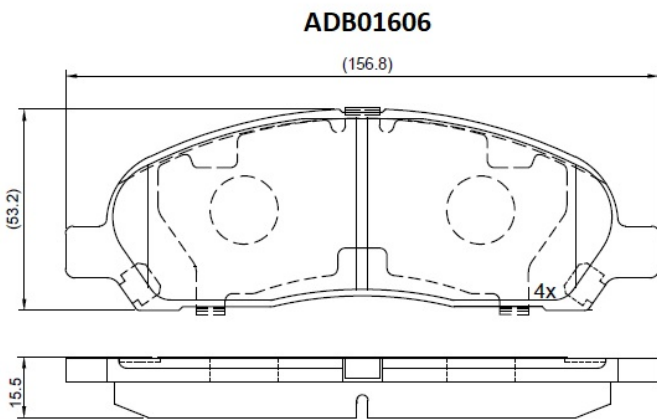

Make: MITSUBISHI

Model: Grandis

Part Number: ADB01606

Vehicle Manufacturing/Engine:

Specifications

Fitting Position	:	Front
Model Date	:	04/04->
Or. Caliper	:	
WVA	:	23488

FMSI	:	
Length	:	156.8
Width	:	53.2
Thickness	:	15.5