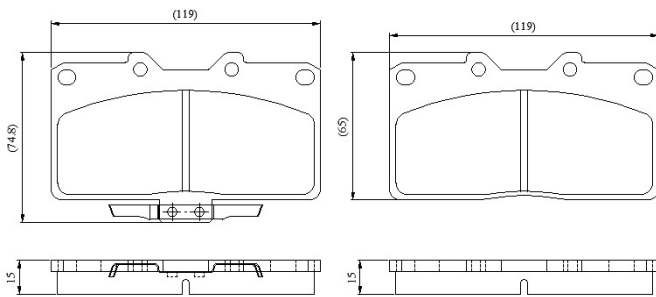

Make: MITSUBISHI

Model: GTO (Z16A)

Part Number: ADB3763

Vehicle Manufacturing/Engine:

ADB3763

Specifications

Fitting Position	:	Front
Model Date	:	04/97->
Or. Caliper	:	Akebono
WVA	:	21445
FMSI	:	
Length	:	119

Width	:	74.8/65.0
Thickness	:	15