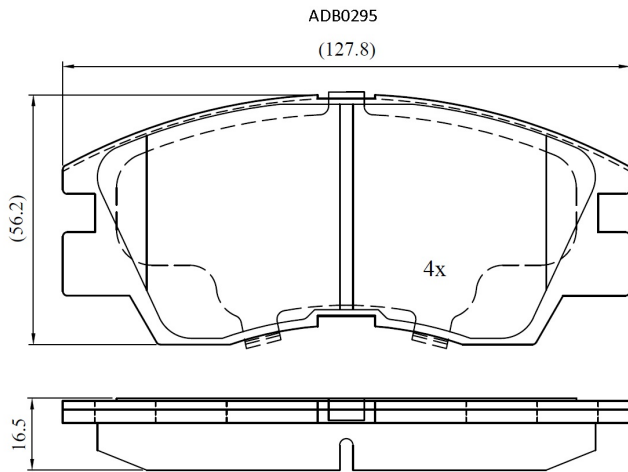

Make: MITSUBISHI

Model: L300

Part Number: ADB0295

Vehicle Manufacturing/Engine:

Specifications

Fitting Position	:	Front
Model Date	:	01/87-05/99
Or. Caliper	:	Sumitomo
WVA	:	21373

FMSI	:	
Length	:	127.8
Width	:	56.2
Thickness	:	16.5