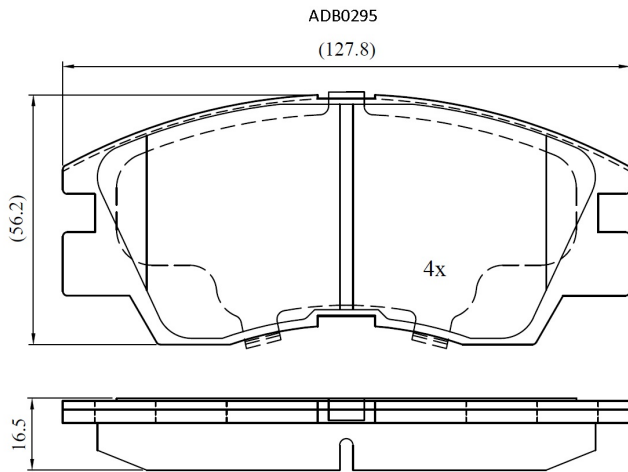

Make: MITSUBISHI

Model: L300

Part Number: ADB0295

Vehicle Manufacturing/Engine:

Specifications

Fitting Position	:	Front
Model Date	:	01/87->
Or. Caliper	:	Sumitomo
WVA	:	21373

FMSI	:	
Length	:	127.8
Width	:	56.2
Thickness	:	16.5