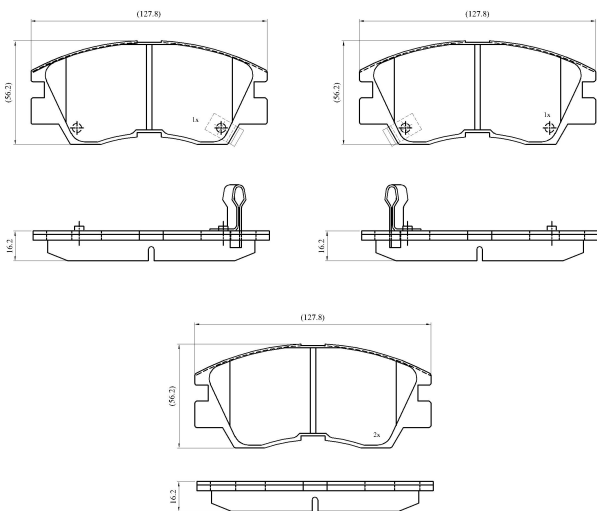

Make: MITSUBISHI

Model: L300

Part Number: ADB3295

Vehicle Manufacturing/Engine:

ADB3295

Specifications

Fitting Position	:	Front
Model Date	:	01/87-05/99
Or. Caliper	:	Sumitomo
WVA	:	21373
FMSI	:	
Length	:	127.8
Width	:	56.2
Thickness	:	16.5