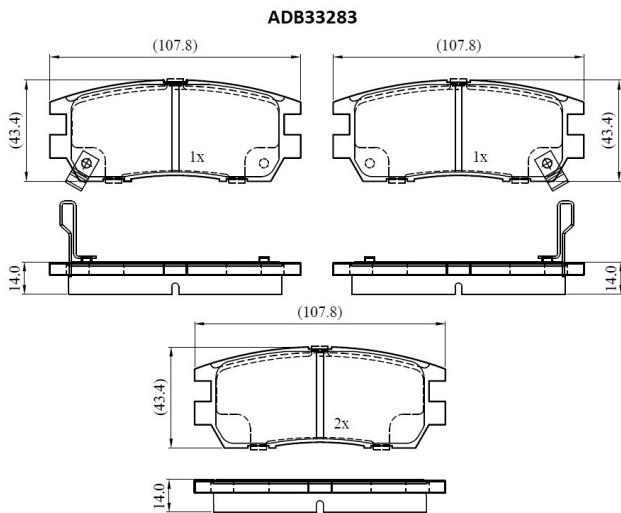

Make: MITSUBISHI

Model: L400 Bus

Part Number: ADB33283

Vehicle Manufacturing/Engine:

Specifications

Fitting Position	:	Rear
Model Date	:	1995-2002
Or. Caliper	:	

WVA	:	21840
FMSI	:	
Length	:	107.8
Width	:	43.4
Thickness	:	14