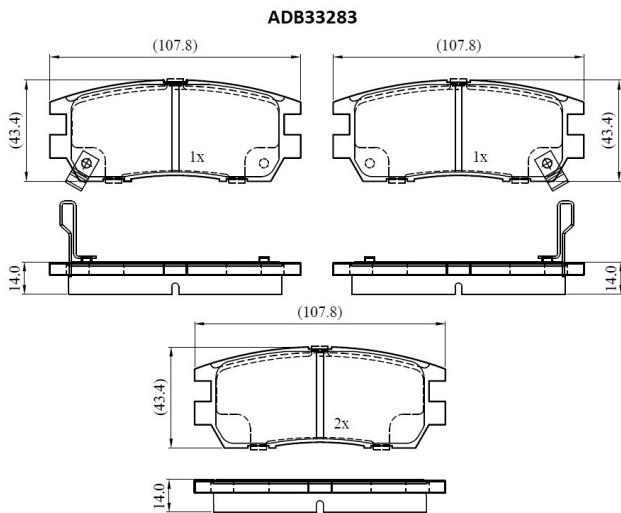

Make: MITSUBISHI

Model: L400 Bus

Part Number: ADB33283

Vehicle Manufacturing/Engine:

Specifications

Fitting Position	:	Rear
Model Date	:	1996-2005
Or. Caliper	:	

WVA	:	21840
FMSI	:	
Length	:	107.8
Width	:	43.4
Thickness	:	14