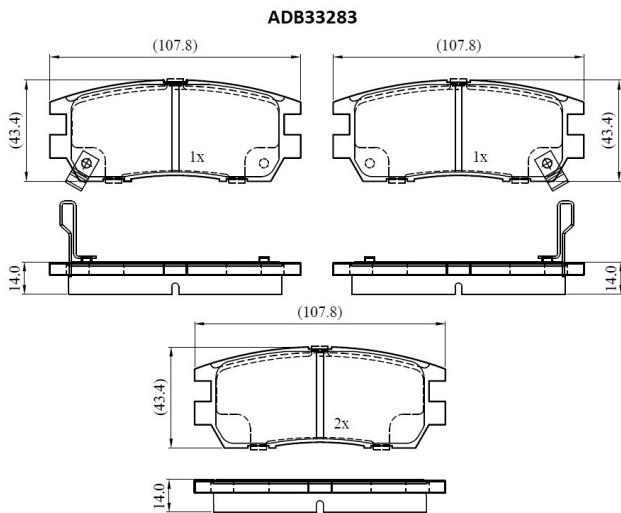

Make: MITSUBISHI

Model: L400 Bus

Part Number: ADB33283

Vehicle Manufacturing/Engine:

Specifications

Fitting Position	:	Rear
Model Date	:	1995-2005
Or. Caliper	:	

WVA	:	21840
FMSI	:	
Length	:	107.8
Width	:	43.4
Thickness	:	14