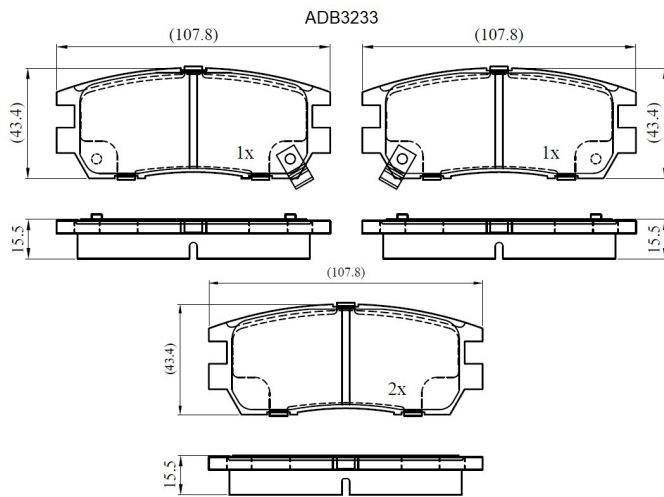

Make: MITSUBISHI

Model: L400

Part Number: ADB3233

Vehicle Manufacturing/Engine:

Specifications

Fitting Position	:	Rear
Model Date	:	09/96->
Or. Caliper	:	Akebono

WVA	:	21842
FMSI	:	
Length	:	107.8
Width	:	43.5
Thickness	:	15.5