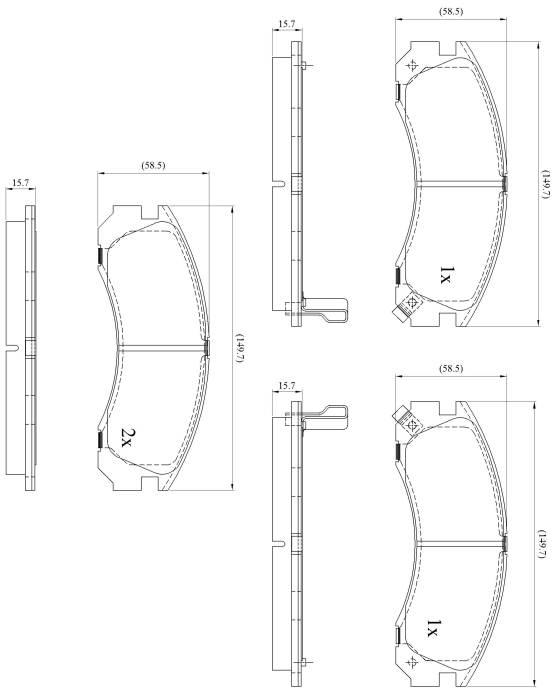

Make: MITSUBISHI

Model: L400

Part Number: ADB3234

Vehicle Manufacturing/Engine:

ADB3234

Specifications

Fitting Position	:	Front
Model Date	:	09/96->
Or. Caliper	:	Akebono
WVA	:	21769
FMSI	:	
Length	:	149.7
Width	:	58.5
Thickness	:	15.7