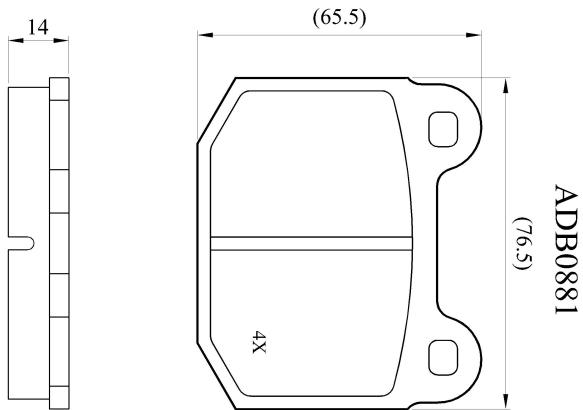

Make: MITSUBISHI

Model: Lancer (10/92->)

Part Number: ADB0881

Vehicle Manufacturing/Engine:

Specifications

Fitting Position	:	Rear
Model Date	:	05/99-12/01
Or. Caliper	:	Brembo
WVA	:	20323
FMSI	:	
Length	:	76.5
Width	:	65.5
Thickness	:	14.4