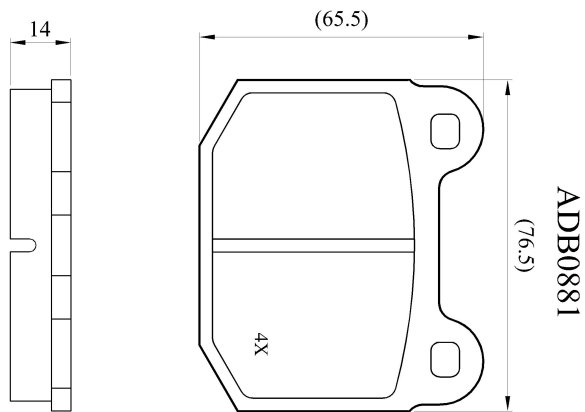

Make: MITSUBISHI

Model: Lancer (10/92->)

Part Number: ADB0881

Vehicle Manufacturing/Engine:

Specifications

Fitting Position	:	Rear
Model Date	:	12/01-01/93
Or. Caliper	:	Brembo
WVA	:	20323
FMSI	:	
Length	:	76.5
Width	:	65.5
Thickness	:	14.4