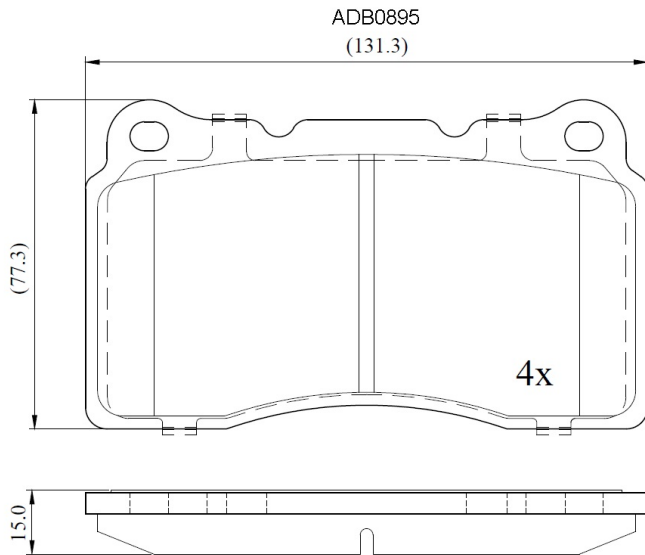

Make: MITSUBISHI

Model: Lancer (10/92->)

Part Number: ADB0895

Vehicle Manufacturing/Engine:

Specifications

Fitting Position	:	Front
Model Date	:	01/98-05/99

Or. Caliper	:	Brembo
WVA	:	23092
FMSI	:	
Length	:	131.3
Width	:	77.3
Thickness	:	15