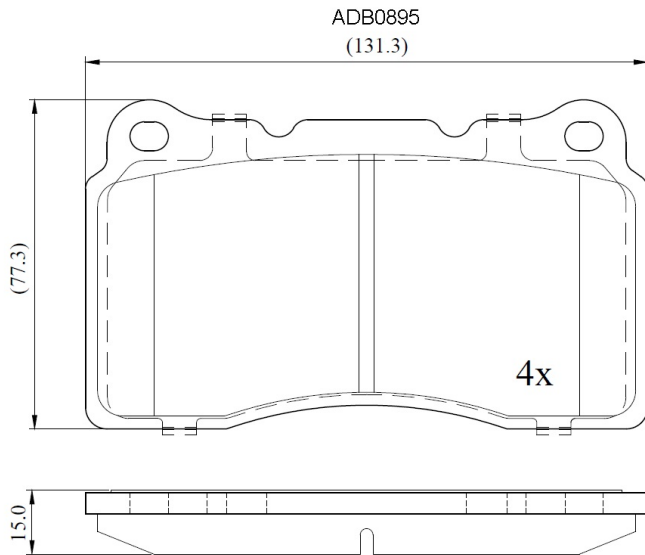

Make: MITSUBISHI

Model: Lancer (10/92->)

Part Number: ADB0895

Vehicle Manufacturing/Engine:

Specifications

Fitting Position	:	Front
Model Date	:	05/99-12/01

Or. Caliper	:	Brembo
WVA	:	23092
FMSI	:	
Length	:	131.3
Width	:	77.3
Thickness	:	15