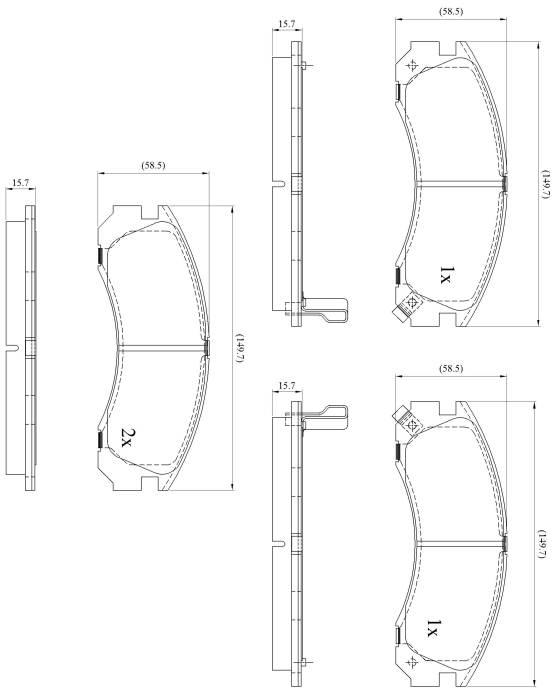

Make: MITSUBISHI

Model: Lancer (10/92->)

Part Number: ADB3234

Vehicle Manufacturing/Engine:

ADB3234

Specifications

Fitting Position	:	Front
Model Date	:	01/95-01/98
Or. Caliper	:	Akebono
WVA	:	21769
FMSI	:	
Length	:	149.7
Width	:	58.5
Thickness	:	15.7