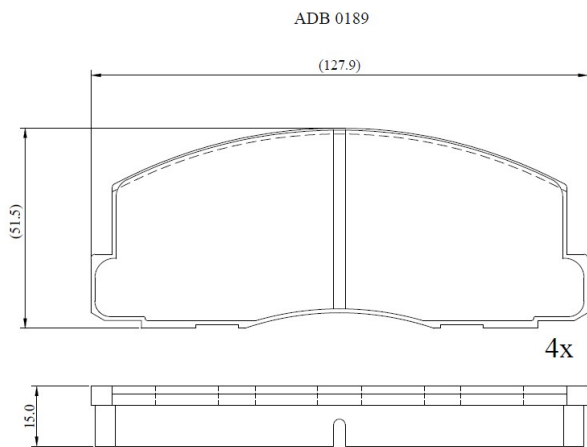

Make: MITSUBISHI

Model: Lancer (84->88)

Part Number: ADB0189

Vehicle Manufacturing/Engine:

Specifications

Fitting Position	:	Front
Model Date	:	01/84-01/88
Or. Caliper	:	Akebono

WVA	:	20955
FMSI	:	
Length	:	127.9
Width	:	51.5
Thickness	:	15