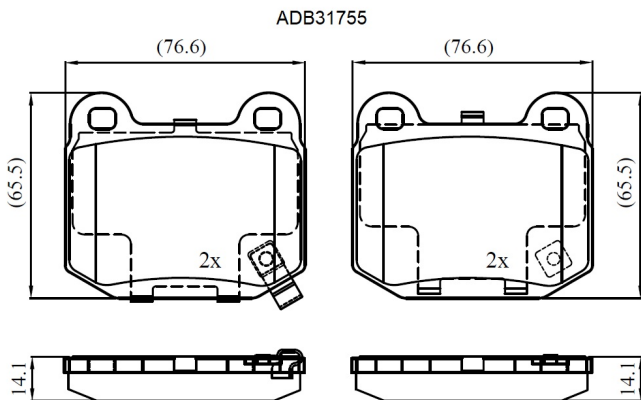

Make: MITSUBISHI

Model: Lancer Saloon 16V EVO VIII

Part Number: ADB31755

Vehicle Manufacturing/Engine:

Specifications

Fitting Position	:	Rear
Model Date	:	03/04-->
Or. Caliper	:	Brembo
WVA	:	2,15,80,23,323
FMSI	:	

Length	:	76.6
Width	:	65.5
Thickness	:	14.6