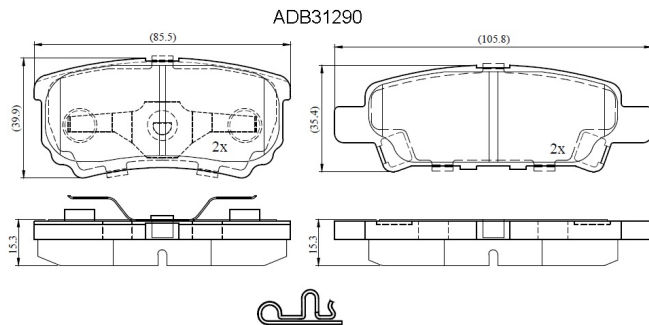

Make: MITSUBISHI

Model: Lancer VI

Part Number: ADB31290

Vehicle Manufacturing/Engine:

Specifications

Fitting Position	:	Rear
Model Date	:	03/4-->
Or. Caliper	:	Akebono
WVA	:	2,40,14,24,015
FMSI	:	
Length	:	85.5/105.8

Width	:	40.0/35.5
Thickness	:	15.3