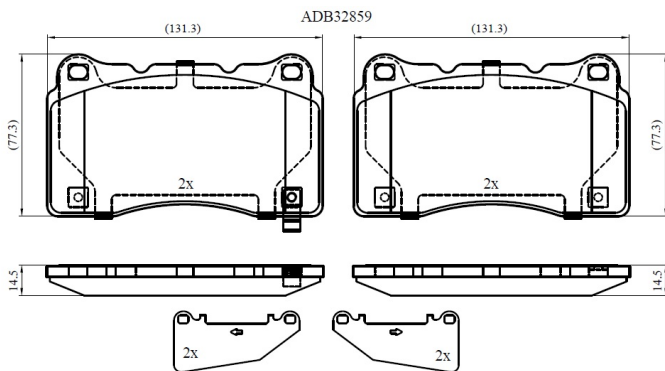

Make: MITSUBISHI

Model: Lancer VII

Part Number: ADB32859

Vehicle Manufacturing/Engine:

Specifications

Fitting Position	:	Front
Model Date	:	2001-2003
Or. Caliper	:	
WVA	:	25,85,02,58,51,25,852
FMSI	:	

Length	:	131.8
Width	:	77
Thickness	:	14.8