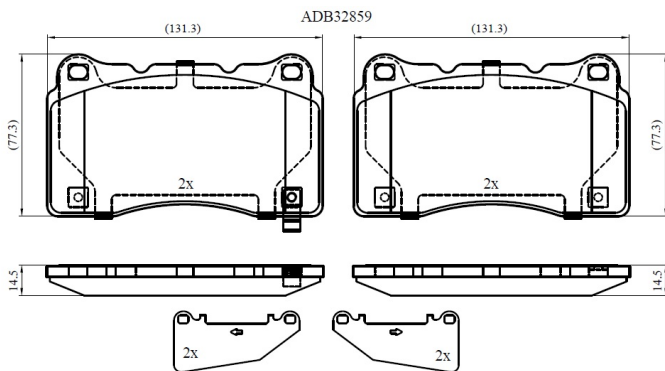

Make: MITSUBISHI

Model: Lancer VII

Part Number: ADB32859

Vehicle Manufacturing/Engine:

Specifications

Fitting Position	:	Front
Model Date	:	2004-2005
Or. Caliper	:	
WVA	:	25,85,02,58,51,25,852
FMSI	:	

Length	:	131.8
Width	:	77
Thickness	:	14.8