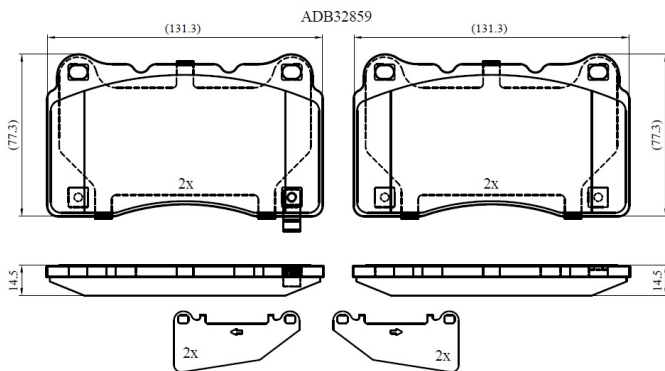

Make: MITSUBISHI

Model: LANCER VIII

Part Number: ADB32859

Vehicle Manufacturing/Engine:

Specifications

Fitting Position	:	Front
Model Date	:	2008-2015
Or. Caliper	:	
WVA	:	25,85,02,58,51,25,852
FMSI	:	

Length	:	131.8
Width	:	77
Thickness	:	14.8