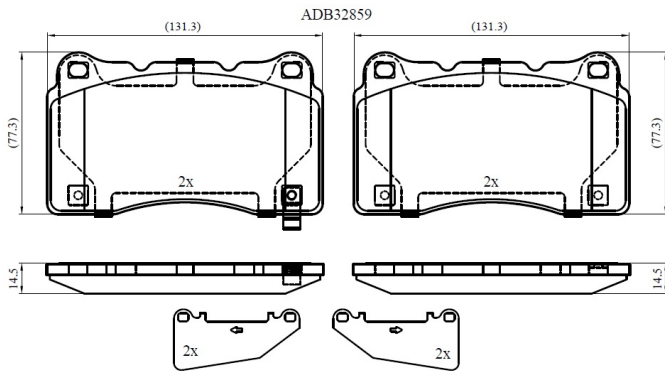

Make: MITSUBISHI

Model: LANCER VIII

Part Number: ADB32859

Vehicle Manufacturing/Engine:

Specifications

Fitting Position	:	Front
Model Date	:	2009-2010
Or. Caliper	:	
WVA	:	25,85,02,58,51,25,852
FMSI	:	

Length	:	131.8
Width	:	77
Thickness	:	14.8