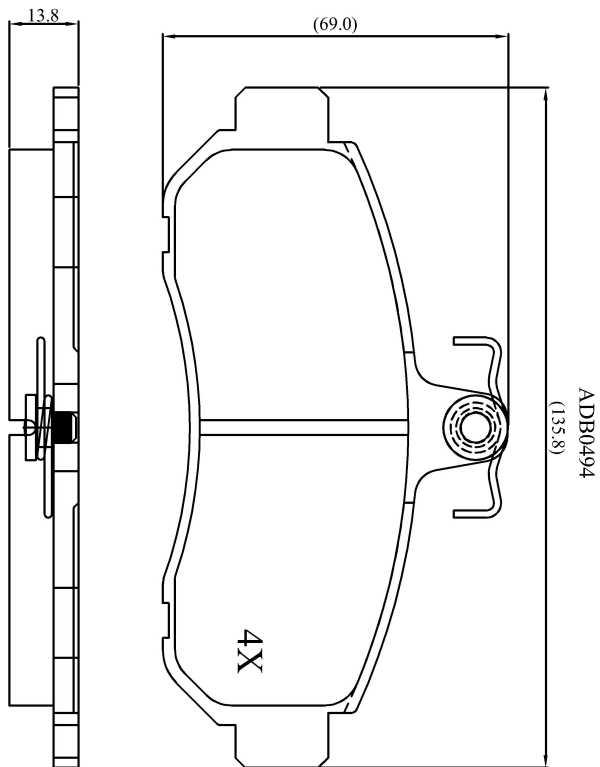

Make: MITSUBISHI

Model: Magna/ Verada Range

Part Number: ADB0494

Vehicle Manufacturing/Engine:

Specifications

Fitting Position	:	Front
Model Date	:	02/96->
Or. Caliper	:	
WVA	:	
FMSI	:	
Length	:	135.8
Width	:	68.8
Thickness	:	13.8