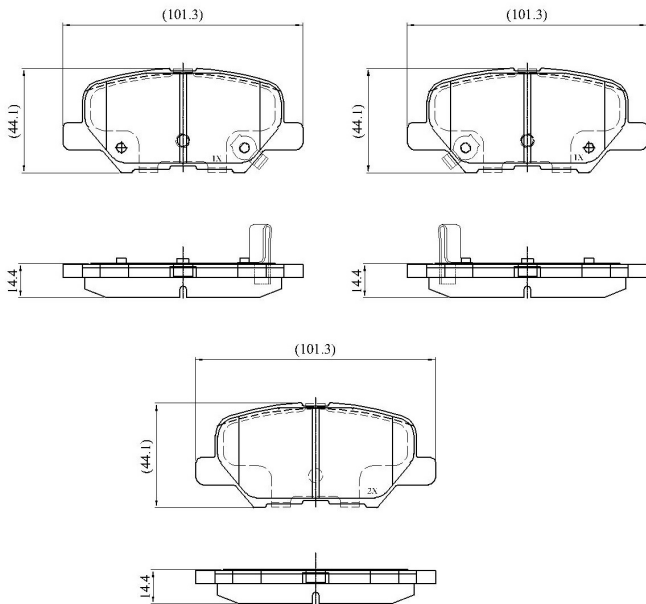

Make: MITSUBISHI

Model: Outlander III

Part Number: ADB32238

Vehicle Manufacturing/Engine:

ADB32238

Specifications

Fitting Position

:

Rear

Model Date	:	12/12-
Or. Caliper	:	
WVA	:	25,68,82,56,89,25,690
FMSI	:	
Length	:	101.4
Width	:	44.2
Thickness	:	14.4