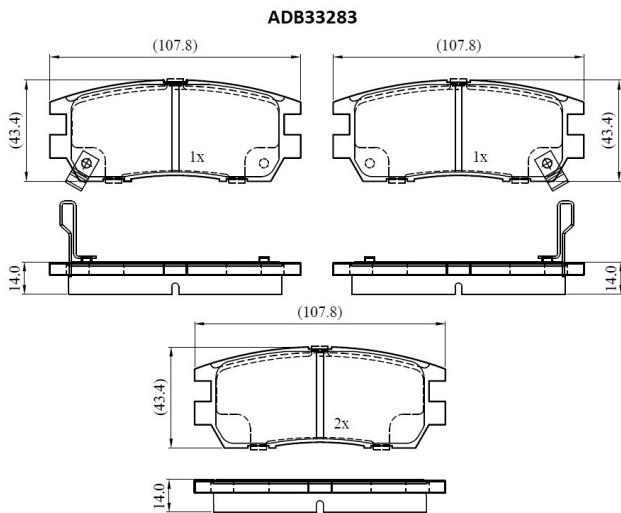

Make: MITSUBISHI

Model: PAJERO/SHOGUN Canvas Top

Part Number: ADB33283

Vehicle Manufacturing/Engine:

Specifications

Fitting Position	:	Rear
Model Date	:	1991-2000
Or. Caliper	:	

WVA	:	21840
FMSI	:	
Length	:	107.8
Width	:	43.4
Thickness	:	14