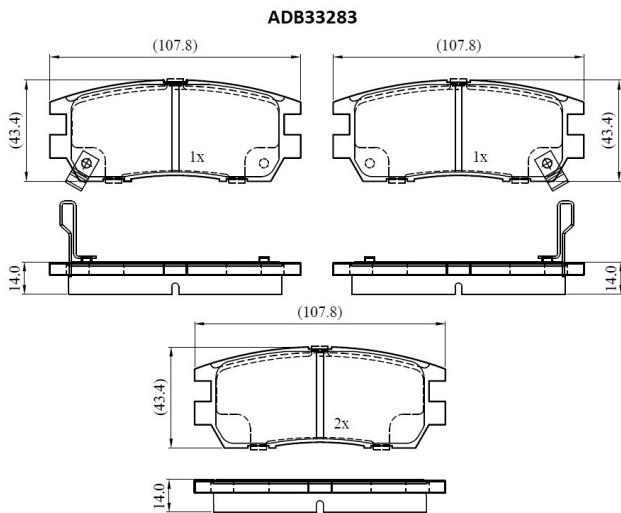

Make: MITSUBISHI

Model: PAJERO/SHOGUN Canvas Top

Part Number: ADB33283

Vehicle Manufacturing/Engine:

Specifications

Fitting Position	:	Rear
Model Date	:	1990-2000
Or. Caliper	:	

WVA	:	21840
FMSI	:	
Length	:	107.8
Width	:	43.4
Thickness	:	14