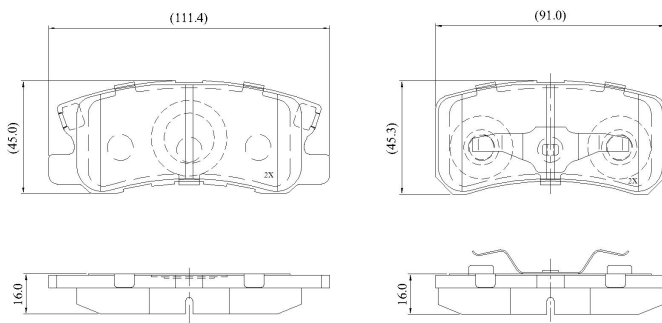

Make: MITSUBISHI

Model: Shogun/ Pajero (04/00)

Part Number: ADB0905

Vehicle Manufacturing/Engine:

ADB0905

Specifications

Fitting Position	:	Rear
Model Date	:	04/00->
Or. Caliper	:	Akebono

WVA	:	2,35,82,23,583
FMSI	:	
Length	:	111.4/91.0
Width	:	44.9/44.8
Thickness	:	15.5