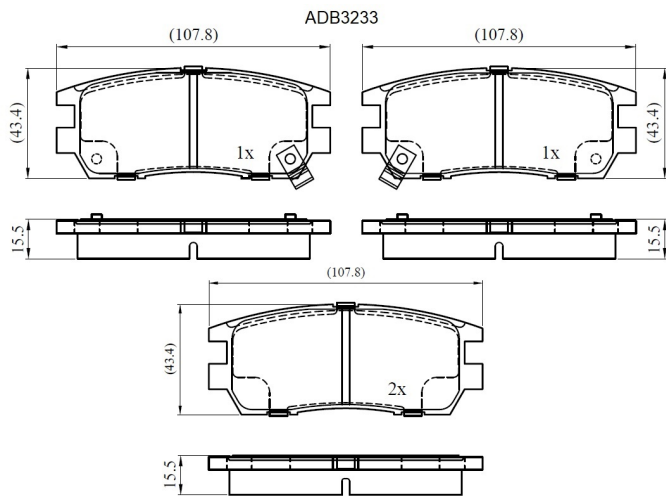

Make: MITSUBISHI

Model: Shogun/ Pajero (04/00)

Part Number: ADB3233

Vehicle Manufacturing/Engine:

Specifications

Fitting Position	:	Rear
Model Date	:	04/00->
Or. Caliper	:	Akebono

WVA	:	21842
FMSI	:	
Length	:	107.8
Width	:	43.5
Thickness	:	15.5