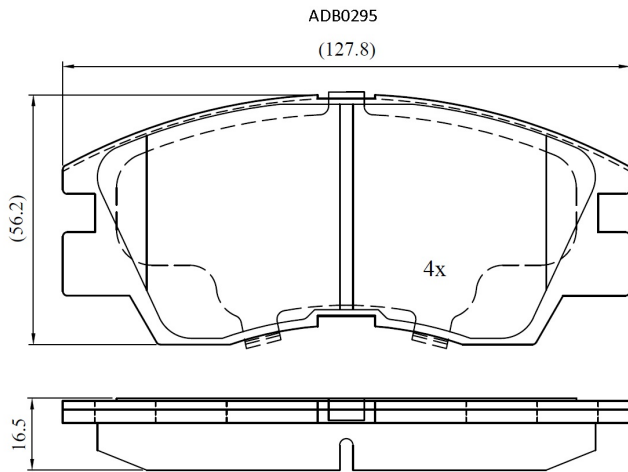

Make: MITSUBISHI

Model: Shogun/ Pajero (-> 91)

Part Number: ADB0295

Vehicle Manufacturing/Engine:

Specifications

Fitting Position	:	Front
Model Date	:	01/89-01/91
Or. Caliper	:	Sumitomo
WVA	:	21373

FMSI	:	
Length	:	127.8
Width	:	56.2
Thickness	:	16.5