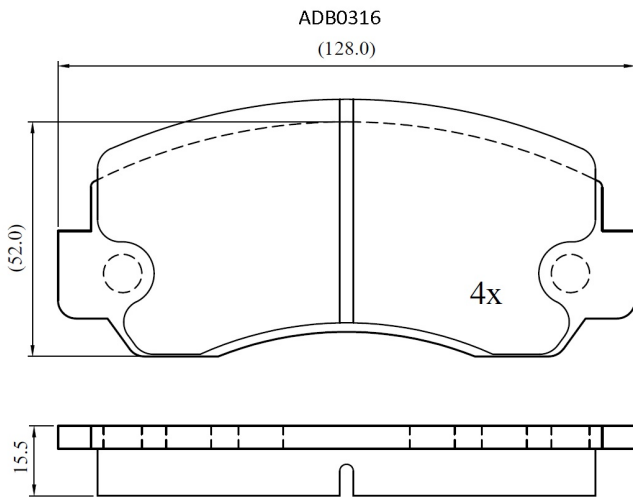

Make: MITSUBISHI

Model: Shogun/ Pajero (-> 91)

Part Number: ADB0316

Vehicle Manufacturing/Engine:

Specifications

Fitting Position	:	Front
Model Date	:	01/83-05/91
Or. Caliper	:	Sumitomo

WVA	:	2,04,76,21,109
FMSI	:	
Length	:	128
Width	:	58.5
Thickness	:	15.5