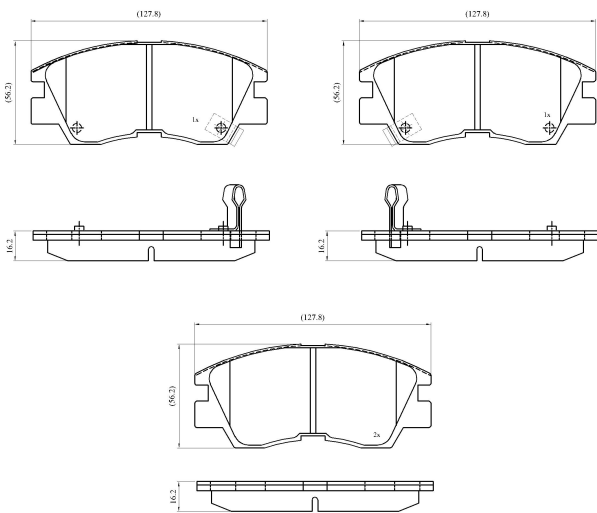

Make: MITSUBISHI

Model: Shogun/ Pajero (-> 91)

Part Number: ADB3295

Vehicle Manufacturing/Engine:

ADB3295

Specifications

Fitting Position	:	Front
Model Date	:	05/87-01/91
Or. Caliper	:	Sumitomo
WVA	:	21373
FMSI	:	
Length	:	127.8
Width	:	56.2
Thickness	:	16.5