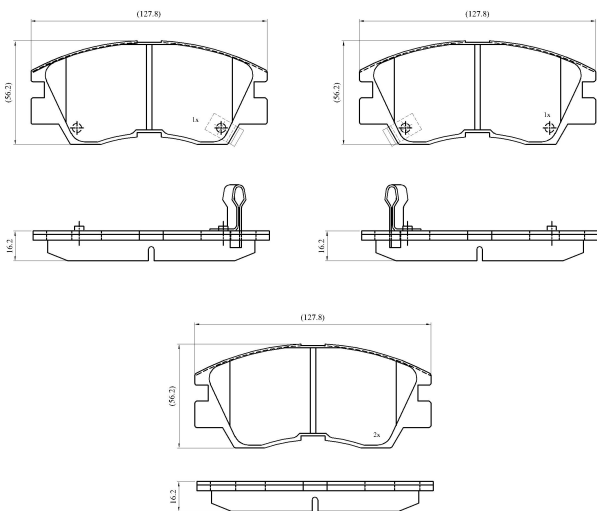

Make: MITSUBISHI

Model: Shogun/ Pajero (-> 91)

Part Number: ADB3295

Vehicle Manufacturing/Engine:

ADB3295

Specifications

Fitting Position	:	Front
Model Date	:	01/89-01/91
Or. Caliper	:	Sumitomo
WVA	:	21373
FMSI	:	
Length	:	127.8
Width	:	56.2
Thickness	:	16.5