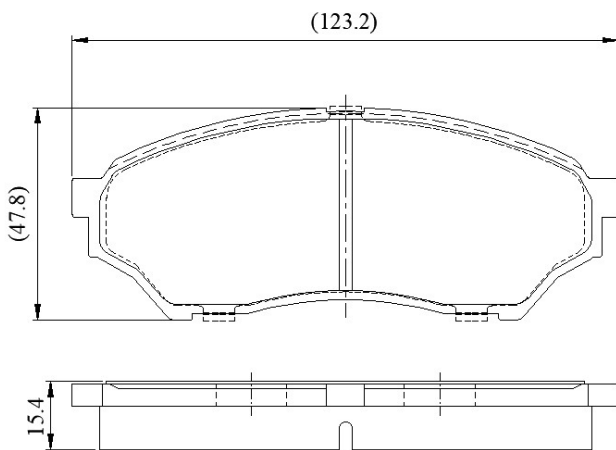

Make: MITSUBISHI

Model: Shogun Range 1.8i Gdi pinin

Part Number: ADB0826

Vehicle Manufacturing/Engine:

ADB0826

Specifications

Fitting Position	:	Front
Model Date	:	12/99->
Or. Caliper	:	

WVA	:	23487
FMSI	:	
Length	:	123.2
Width	:	47.8
Thickness	:	15.4