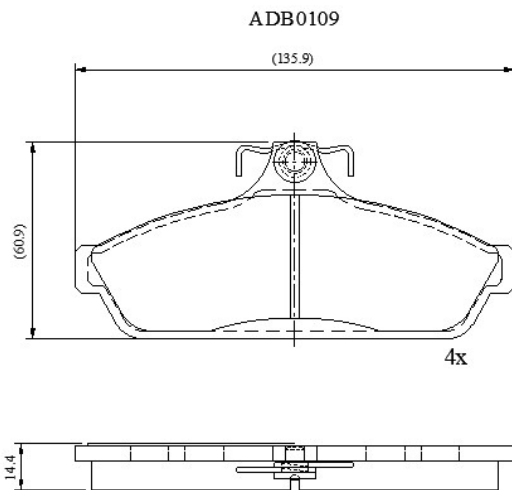

Make: MITSUBISHI

Model: Sigma All Models (Girlock)

Part Number: ADB0109

Vehicle Manufacturing/Engine:

Specifications

Fitting Position	:	Front
Model Date	:	11/80-02/89

Or. Caliper	:	
WVA	:	
FMSI	:	
Length	:	135.9
Width	:	60.9
Thickness	:	14.4