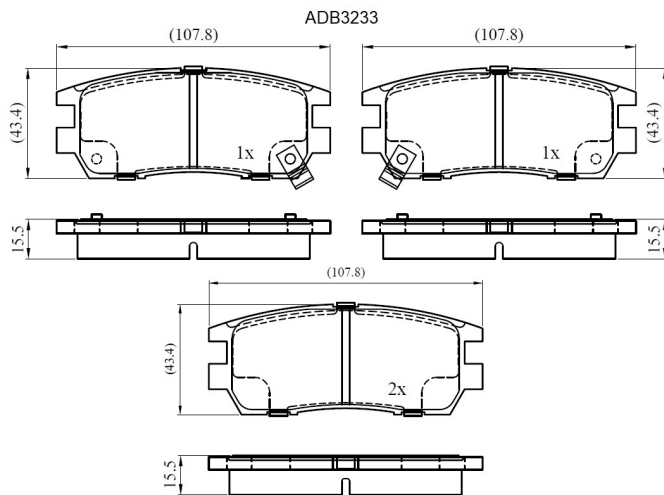

Make: MITSUBISHI

Model: Space Gear

Part Number: ADB3233

Vehicle Manufacturing/Engine:

Specifications

Fitting Position	:	Rear
Model Date	:	01/95->
Or. Caliper	:	Akebono

WVA	:	21842
FMSI	:	
Length	:	107.8
Width	:	43.5
Thickness	:	15.5