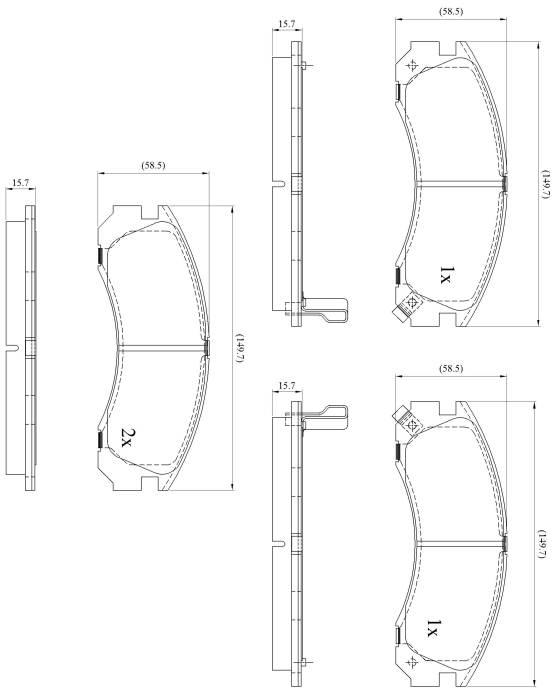

Make: MITSUBISHI

Model: Space Gear

Part Number: ADB3234

Vehicle Manufacturing/Engine:

ADB3234

Specifications

Fitting Position	:	Front
Model Date	:	01/95->
Or. Caliper	:	Akebono
WVA	:	21769
FMSI	:	
Length	:	149.7
Width	:	58.5
Thickness	:	15.7