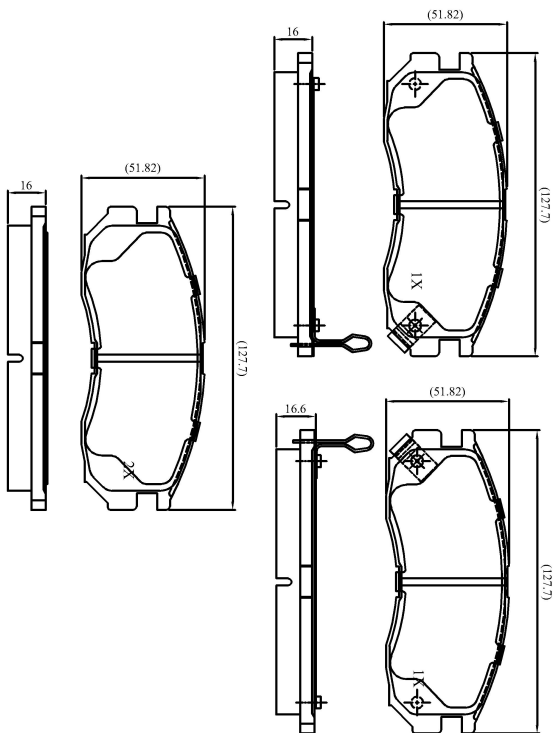

Make: MITSUBISHI

Model: Space Runner

Part Number: ADB3363

Vehicle Manufacturing/Engine:

ADB3363

Specifications

Fitting Position	:	Front
Model Date	:	10/91-09/99
Or. Caliper	:	Sumitomo
WVA	:	21647
FMSI	:	
Length	:	127.7
Width	:	52
Thickness	:	16