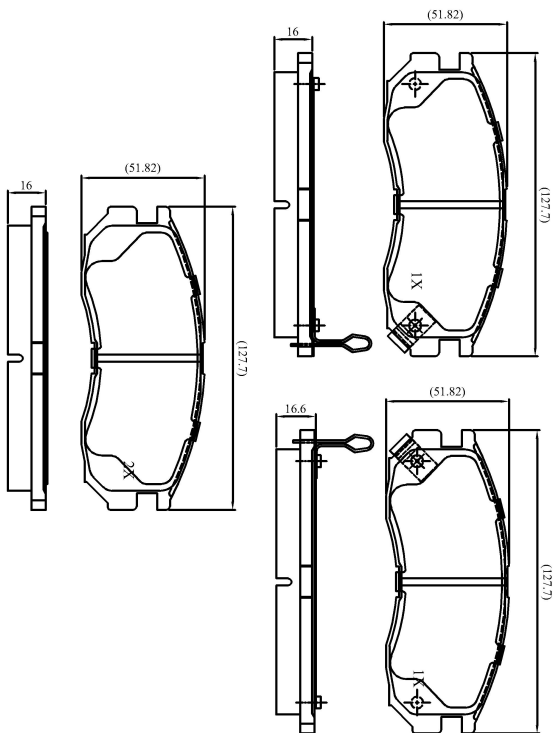

Make: MITSUBISHI

Model: Space Runner

Part Number: ADB3363

Vehicle Manufacturing/Engine:

ADB3363

Specifications

| | | |
|-------------------------|---|-------------|
| Fitting Position | : | Front |
| Model Date | : | 09/92-09/99 |
| Or. Caliper | : | Sumitomo |
| WVA | : | 21647 |
| FMSI | : | |
| Length | : | 127.7 |
| Width | : | 52 |
| Thickness | : | 16 |