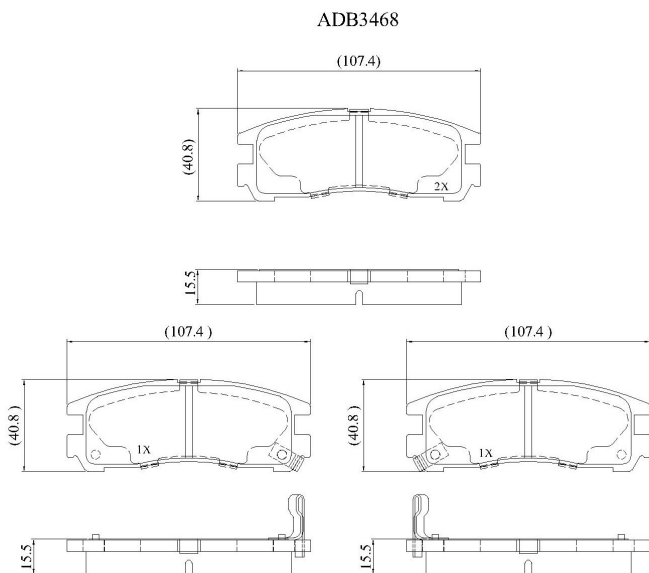

Make: MITSUBISHI

Model: Space Runner

Part Number: ADB3468

Vehicle Manufacturing/Engine:

Specifications

Fitting Position	:	Rear
Model Date	:	10/91-09/99

Or. Caliper	:	Akebono
WVA	:	21708
FMSI	:	
Length	:	107.4
Width	:	40.8
Thickness	:	15.5