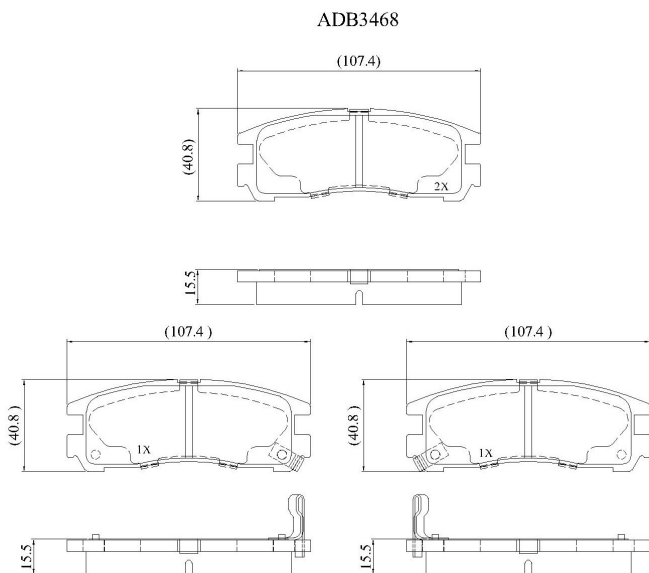

Make: MITSUBISHI

Model: Space Runner

Part Number: ADB3468

Vehicle Manufacturing/Engine:

Specifications

Fitting Position	:	Rear
Model Date	:	05/00->

Or. Caliper	:	Akebono
WVA	:	21708
FMSI	:	
Length	:	107.4
Width	:	40.8
Thickness	:	15.5